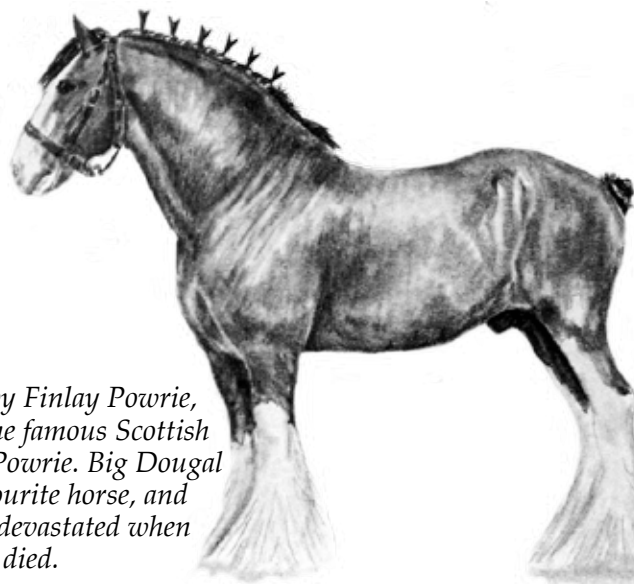

Nigel Gatherer's Scottish Collection

Big Dougal (Finlay Powrie)

air

Musical score for mandolin in 4/4 time, key of D major. The score consists of four systems, each with a treble clef staff and a mandolin staff (labeled T and B). Chord symbols are placed above the treble staff. The mandolin staff shows fret numbers for each string.

System 1: G G C G Bm G C Am D

System 2: G Em C D G G C D7 G

System 3: Gm Gm Am D7 Gm Cm Am D

System 4: G Em C D G G C D G

Composed by Finlay Powrie, the son of the famous Scottish fiddler Ian Powrie. Big Dougal was his favourite horse, and Finlay was devastated when Big Dougal died.

Big Dougal