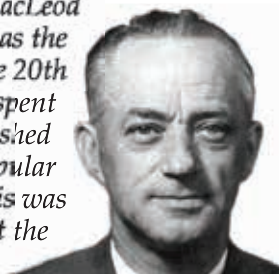

## Rory MacLeod (PM Donald MacLeod)

pipe jig

Chord progression for the first staff: A D A F#m Bm E7

Chord progression for the second staff: A D A E7 A

Chord progression for the third staff: A A A A E7

Chord progression for the fourth staff: A F#m D E7 A

Composed by Pipe Major Donald MacLeod (1917-1982), regarded by some as the greatest composer of pipe tunes in the 20th century. He was born in Lewis and spent a long career in the army. He published several collections of his hugely popular tunes throughout his lifetime. This was apparently the first tune he wrote, at the age of 14.