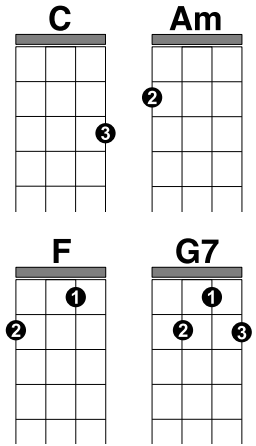

The Fifties Collection

(All I Have to Do Is) Dream (F & B Bryant)

Ch C Am F G7
 Dre-e-e-eam dream dream dream,
 C Am F G7
 Dre-e-e-eam dream dream dream

1 C Am F G7
 When I want you in my arms,
 C Am F G7
 When I want you, and all your charms
 C Am F G7
 Whenever I want you, all I have to do, is

Ch C Am F G7 C Am F G7
 Dre-e-e-eam dream dream dream, Dre-e-e-eam dream dream dream

2 C Am F G7 C Am F G7
 When I feel blue, in the night And I need you, to hold me tight
 C Am F G7
 Whenever I want you, all I have to do, is

3 C Am F G7 C Am F G7
 I need you so, that I could die, I love you so, and that is why
 C Am F G7
 Whenever I want you, all I have to do, is

Ch C Am F G7 C Am F G7
 Dre-e-e-eam dream dream dream, Dre-e-e-eam dream dream dream,
 C
 Dream.