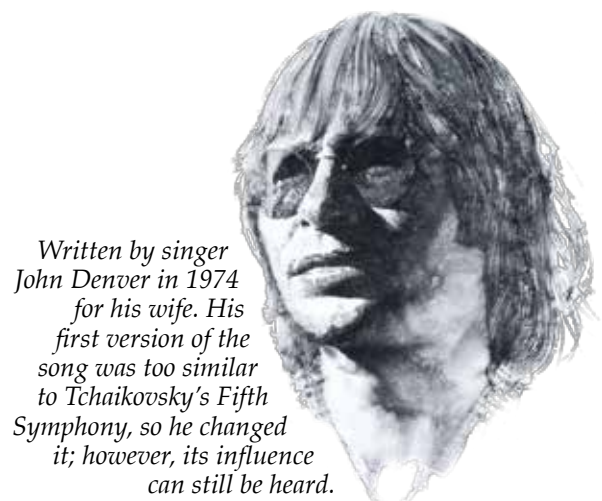

Annie's Song (John Denver)

1 ^D You fill up my senses,
^G Like a night in a forest;
^A ^G ^{F#m} ^{Em} Like the mountains in springtime,
^G ^A Like a walk in the rain.
^{A7} ^G ^A ^{Bm} Like a storm in the de - sert, ^G ^D like a sleepy blue ocean;
^A ^G ^{F#m} ^{Em} You fill up my sen-ses, ^{A7} ^D come fill me again.

Written by singer John Denver in 1974 for his wife. His first version of the song was too similar to Tchaikovsky's Fifth Symphony, so he changed it; however, its influence can still be heard.

Annie's Song