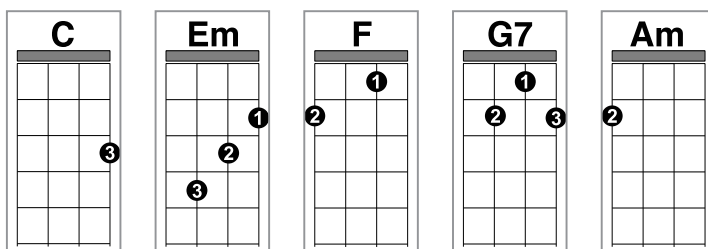

3 ^C It's a heartache, nothing but a heartache,
^{Em}
^F Love him 'till your arms break, then he'll let you do - ^C own. ^{G7}

Br ^F It ain't right with love to share ^G
^{Em} When you find he doesn't care for you ^{Am} ^G
^F It ain't wise to need someone as much as I ^G depended on ^{Em} you. ^{Am} ^G

Back to **Bridge**, then repeat verse 1.

Strumming Pattern No.2:

An enormous hit for Bonnie Tyler in 1978, *It's a Heartache* was composed by her managers Ronnie Scott and Steve Wolfe, and became her biggest selling single.