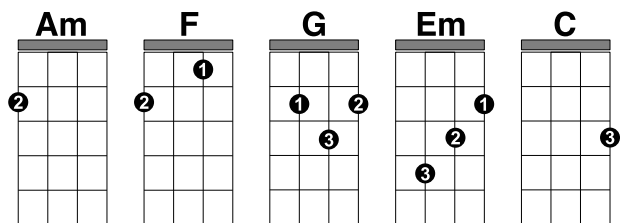

A smash hit for Carly Simon in 1972, it caused decades of speculation about who the subject of the song was. She has since said that one of the verses was about Warren Beattie, but she has not revealed the names of the men featured in the other verses.