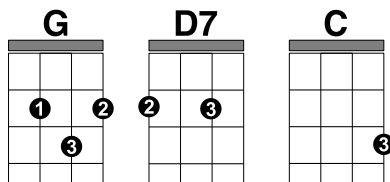

The COUNTRY Collection

I Walk the Line (Johnny Cash)

1 **G** **D7** / **G**
I keep a close watch on this heart of mine,
G **D7** / **G**
I keep my eyes wide open all the time.
G **C** / **G**
I keep the ends out for the tie that binds.
G **D7** / **G**
Because you're mine, I walk the line.

2 **G** **D7** / **G**
I find it very, very easy to be true,
G **D7** / **G**
I find myself alone when each day's through;
G **C** / **G**
Yes, I'll admit that I'm a fool for you,
G **D7** / **G**
Because you're mine, I walk the line

3 **G** **D7** / **G**
As sure as night is dark and day is light,
G **D7** / **G**
I keep you on my mind both day and night,
G **C** / **G**
And happiness I've known proves that it's right,
G **D7** / **G**
Because you're mine, I walk the line.

4 **G** **D7** / **G**
You've got a way to keep me on your side,
G **D7** / **G**
You give me cause for love that I can't hide;
G **C** / **G**
For you I know I'd even try to turn the tide,
G **D7** / **G**
Because you're mine, I walk the line.

Repeat v1.