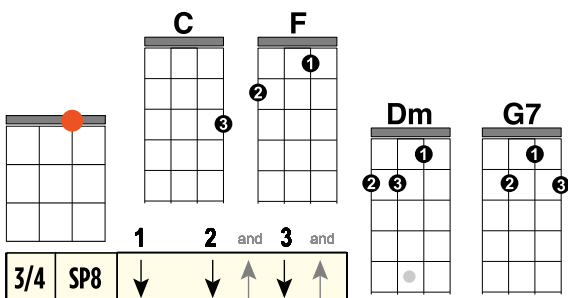

The Movies Collection

Sunshine On Leith (Reid/Reid)

Sunshine on Leith (2013)

C / / /

1 My heart was broken, my heart was broken,
C / / C7
Sorrow, sorrow, sorrow, sorrow.

F / Dm /
My heart was broken, my heart was broken,
G7 / / /
You saw it, you claimed it, you touched it; you saved it.

2 My tears are drying, my tears are drying,
C / / C7
Thank you, thank you, thank you, thank you.

F / Dm /
My tears are drying, my tears are drying,
G7 / / /
Your beauty and kindness, made tears clear my blindness.

Ch Dm G7 C F / G7 C C7
While I'm worth, my room on this earth, I will be with you.
F G7 C F / /
While the chief, puts sunshine on Leith, I'll thank him for his work,
G7 / / /
And your birth, and my bi - i - rth, yeah, yeah,

INSTRUMENTAL C F Dm G7 C F G7 / **x2**
Yeah!

Repeat verse 1

CHORUS

INSTRUMENTAL C F Dm G7 C F G7 / **x3** then: C—
Yeah!