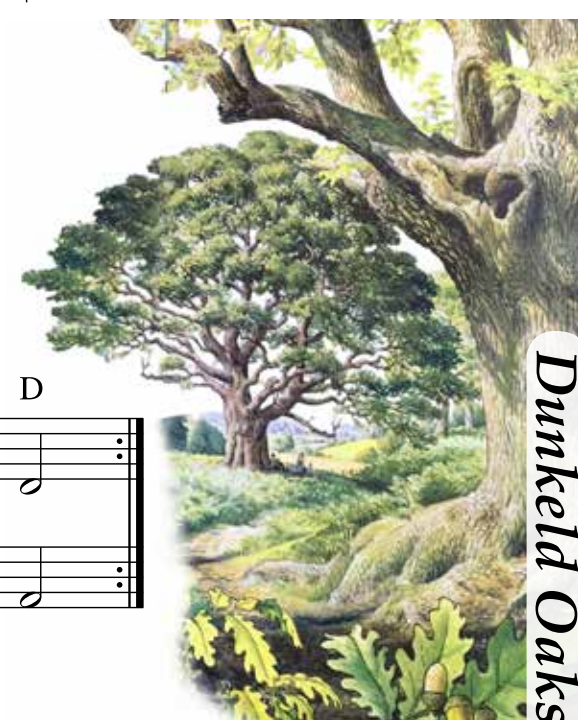

The Scottish Collection

D

Dunkeld Oaks (Gregor Lowrie)

slow air

Chords: D, F#m, G, A, D, F#m

Chords: Em, A, D, Bm, A, F#m

Chords: D, A, G, D, G, A

Chords: D, F#m, G, A, F#m, D, G

Chords: A, D, G

Chords: D, A, G, D

Dunkeld Oaks