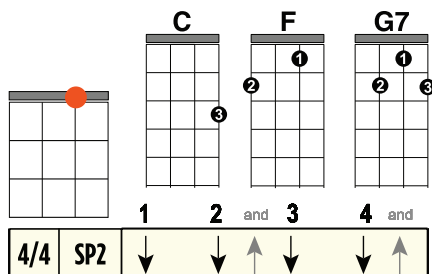

Crieff Ukulele Group

I'll Fly Away (A E Brumley)

Intro: (1, 2, 3, 4, 1, 2, 3, 4) C / F C • C / G7 C

1 Some bright morning when this life is o'er - I'll fly away.
 To that land on God's celestial shore - I'll fly away.

Ch I'll fly away, oh glory, - I'll fly away (in the morning)
 When I die hallelujah by and by - I'll fly away.

Instrumental: C / F C • C / G7 C

2 When dark shadows o'er this world are cast - I'll fly away;
 Like a bird from these prison walls I'll fly - I'll fly away.

Ch I'll fly away, oh glory, - I'll fly away (in the morning)
 When I die hallelujah by and by - I'll fly away.

Instrumental: C / F C • C / G7 C

3 I'll fly away, oh glory, - I'll fly away (in the morning)
 When I die hallelujah by and by - I'll fly away.

Ch I'll fly away, oh glory, - I'll fly away (in the morning)
 When I die hallelujah by and by - I'll fly away.

Instrumental: C / F C • C / G7 C

I'll fly away, oh glory, - I'll fly away.
 When I die hallelujah by and by - I'll fly away (in the mor-ning).