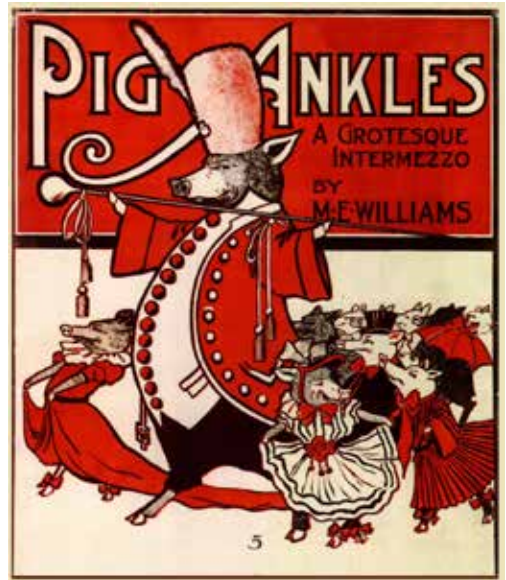

# The **RAGTIME** Collection

## Pig Ankle Rag (Maimie E Williams, 1905)

Musical score for 'Pig Ankle Rag' in 4/4 time, key of D major. The score consists of six staves of music with corresponding chord markings above the notes. The chords are: A, A, D, D, A, D, G, D, A, D, A, 1.D, 2.D, A, A, D, D, A, A, D, D, G, D, A, D, A, D.