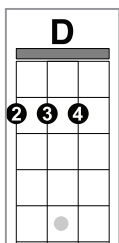

## Speed of the Sound of Loneliness (John Prine)

Intro: (1, 2, 3, 4,) G / C / D / G /

**1** You come home late and you come home early,  
 You come on big when you're feeling small;  
 You come home straight and you come home curly,  
 Sometimes you don't come home at all.

**3** It's a mighty mean and a dreadful sorrow, It's crossed the evil line  
 today. How can you ask about tomorrow,  
 When we ain't got one word to say? **[Chorus]**

**End:** You're out there running just to be on the run;  
 You're out there running just to be on the  
 ru ----- uu ----- uu ----n.

6-9: Speed of the Sound

4/4 SP2

1 2 and 3 4 and  
 ↓ ↓ ↑ ↓ ↓ ↑

3 4 and  
 ↓ ↓ ↑ ↓ ↓ ↑

2 3 4  
 ↓ ↓ ↑ ↓ ↓ ↑