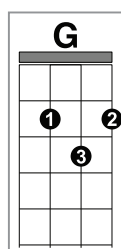

Speed of the Sound of Loneliness (John Prine)

Intro: (1, 2, 3, 4,) G / C / D / G /

1 You come home late and you come home early,
You come on big when you're feeling small;
You come home straight and you come home curly,
Sometimes you don't come home at all.

Ch So what in the world's come over you? What in heaven's name
have you done? You've broken the speed of the sound of loneliness
You're out there running just to be on the run.

2 Well I got a heart that burns with fever, and I got a worried and a
jealous mind; How can a love that'll last forever
Get left so far behind? **[Chorus]**

3 It's a mighty mean and a dreadful sorrow, It's crossed the evil line
today. How can you ask about tomorrow,
When we ain't got one word to say? **[Chorus]**

End: You're out there running just to be on the run;
You're out there running just to be on the
ru ----- uu ----- uu ----n.

6-9: Speed of the Sound

4/4 SP2

1 2 and 3 4 and
↓ ↓ ↑ ↓ ↓ ↑

3 4 and
↓ ↓ ↑ ↓ ↓ ↑

2 3 4
↓ ↓ ↑ ↓ ↓ ↑