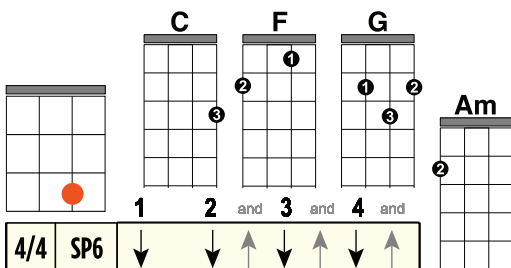

Crieff Ukulele Group

4-5

Friday I'm in Love (Robert Smith)

Intro: (1, 2, 3, 4) C F C G Am F C G

C F C G
1 I don't care if Monday's blue, Tuesday's grey and Wednesday too,
Am F C G
Thursday I don't care about you, it's Friday I'm in love.
C F C G
Monday you can fall apart, Tuesday Wednesday break my heart,
Am F C G
Thursday doesn't even start it's Friday I'm in love.

Ch F G Am F C G
Saturday wait, and Sunday always comes too late, but Friday never hesitate...

C F C G
2 I don't care if Mondays black, Tuesday Wednesday heart attack,
Am F C G
Thursday never looking back, it's Friday I'm in love.

C F C G
3 Monday you can hold your head, Tuesday Wednesday stay in bed
Am F C G
Or Thursday watch the walls instead, it's Friday I'm in love.

Ch F G Am F C G
Saturday wait, and Sunday always comes too late, but Friday never hesitate...

Am F C G Am
Br Dressed up to the eyes, it's a wonderful surprise to see your shoes and your spirits rise
F C G
Throwing out your frown and just smiling at the sound, and as sleek as a shriek
Am F C
spinning round and round, always take a bite, it's such a gorgeous sight to see you
G Am F C
eat in the middle of the night; You can never get enough, enough of this stuff
G
It's Friday I'm in love.

Repeat verse 1, then:

C F C G Am F C G C—

4-5: Friday I'm in Love